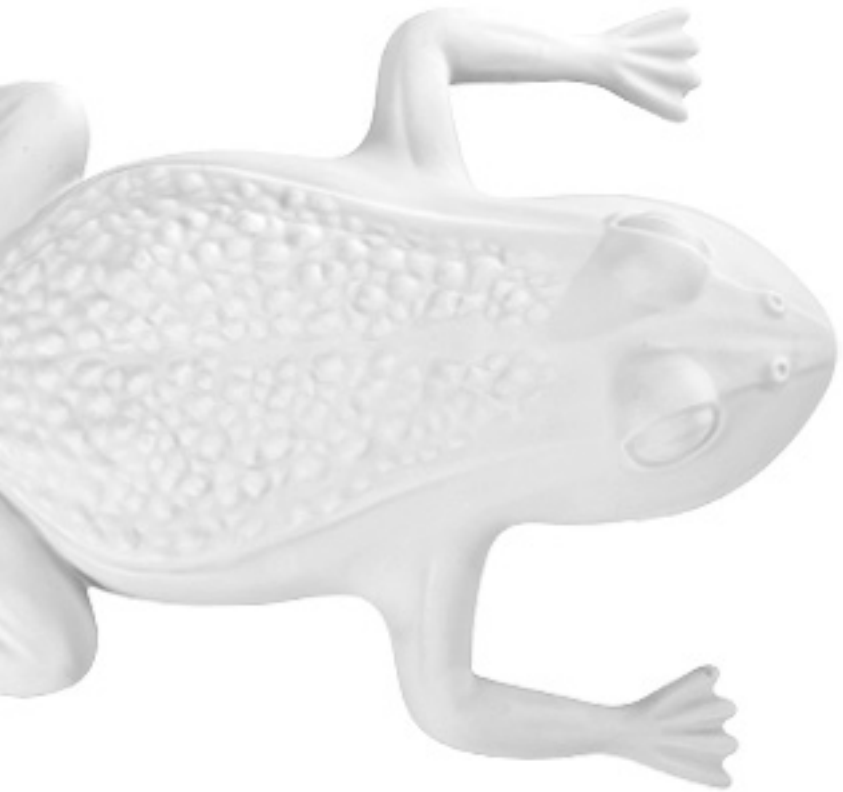

And it's precisely between its sacred image and its playful attributes that the Wild Goose of Cracking Art is placed. Elected as the senti nel of art and environment, it became an indomitable and silent guardian, committed to protecting the park with the same devotion with whom it broods its eggs.

Limited edition Artworks made
of non-toxic polyethylene in 10
available colours.

WILD GOOSE

DIMENSIONS: 125 x 85 x 110 cm

WEIGHT: 12,5 kg

99 pieces per colour

COLORS

*VAT and transport costs not included

The frog symbolizes metamorphosis, transformation and connection between water and land: it changes environments and adapts its appearance to new circumstances, transforming from a water-being into an amphibian. Its relationship with water also suggests the idea of regeneration and purification. In Italy, it is the most "onomatopoeic" animal: with sound ranging from "era-era," representing its stagnation, to "cracking-cracking," representing its movement.

Limited edition Artworks made of non-toxic polyethylene in 10 available colours.

MEDIUM FROG

DIMENSIONS: 98 x 77 x 36 cm

WEIGHT: 4,8 kg

99 pieces per colour

SMALL FROG

DIMENSIONS: 28 x 21 x 10 cm

WEIGHT: 0,3 kg