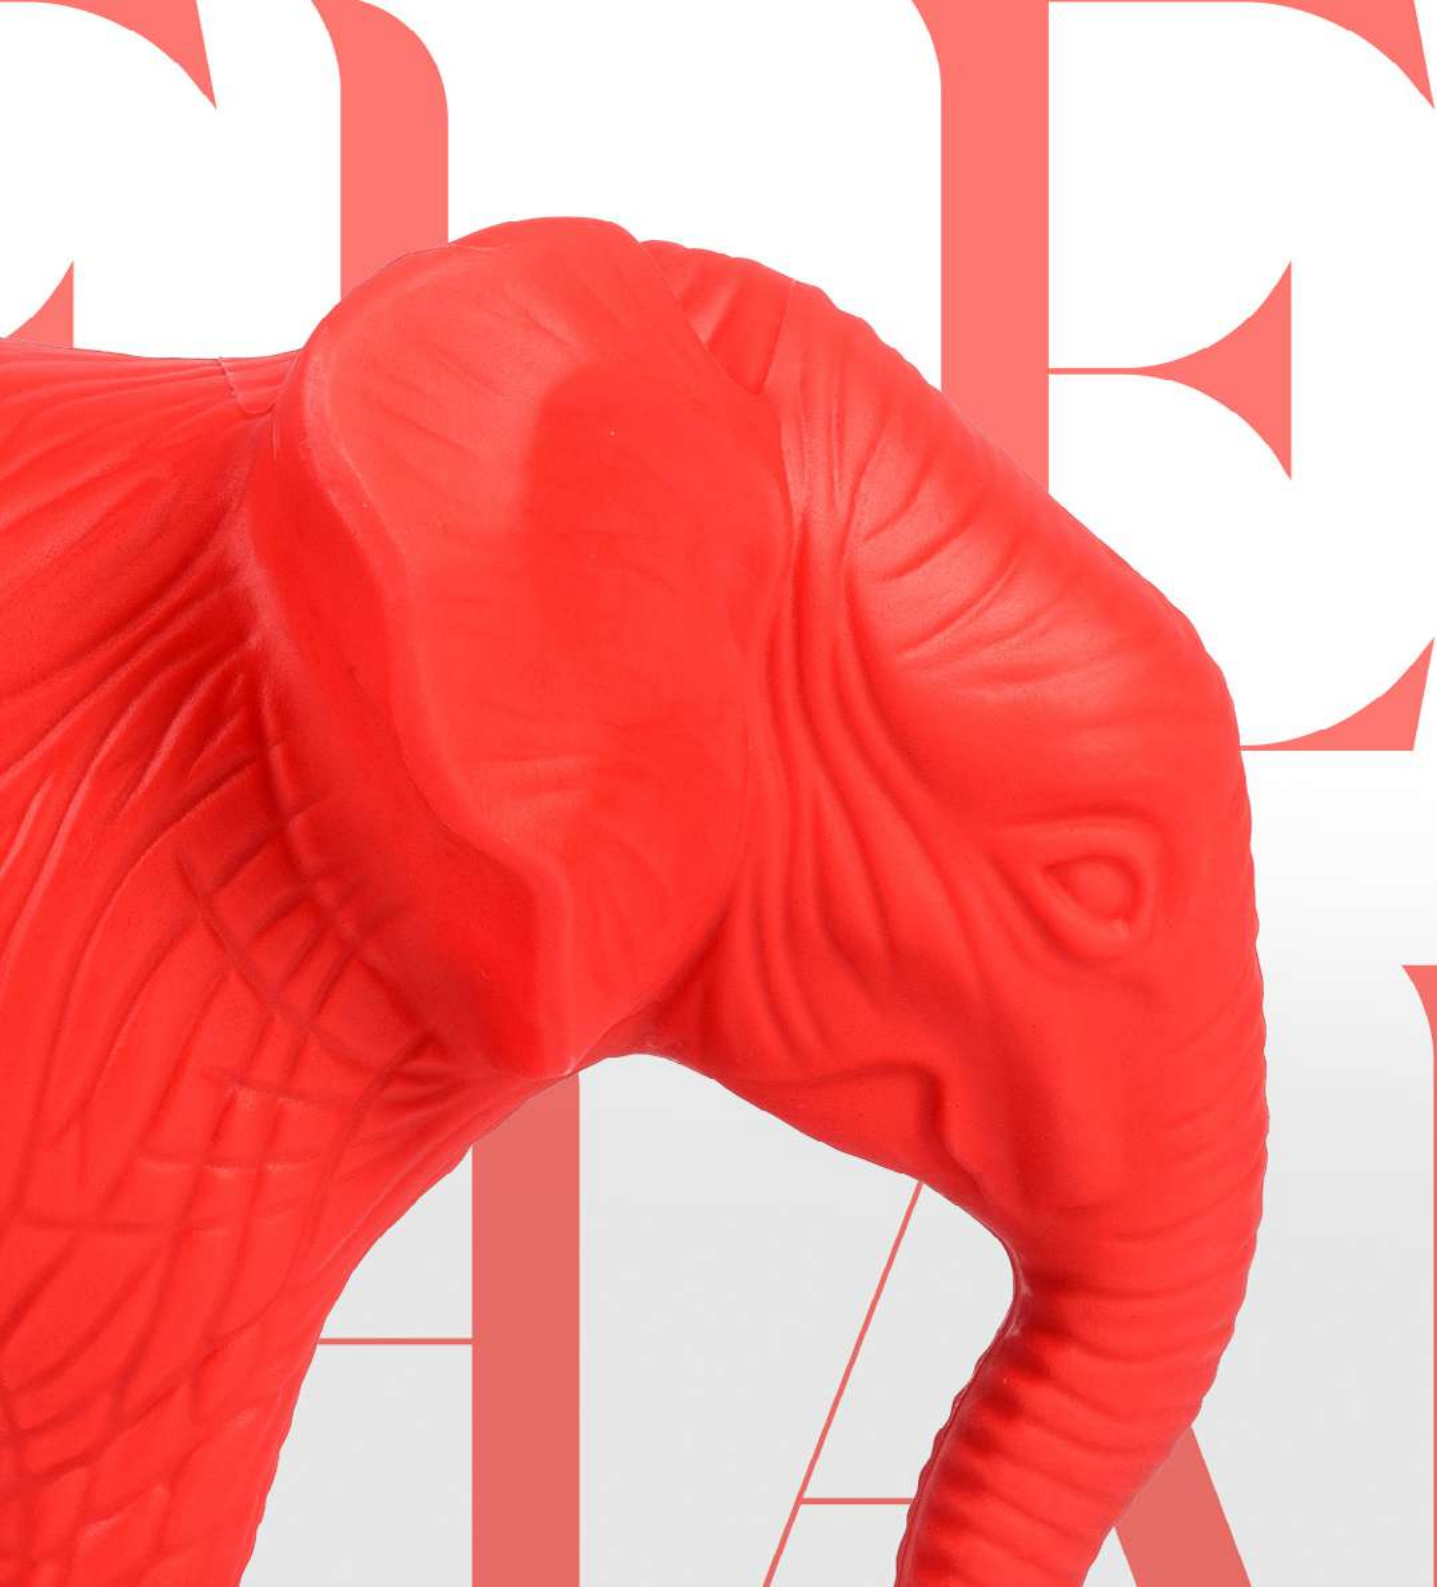

ARTWORKS

CRACKINGART.®

The wolf is both a guardian and a guide, associating protection and responsibility.

On one hand, it communicates the idea of the pack and common action: wolves hunt, breed offspring and defend the territory in an integrated and coordinated way. On the other hand, the wolf is also related to literary and romantic loneliness and can represent individual strength.

The elephant is a universal symbol of strength and memory.

Depicted by Cracking Art in a "pushing" movement, it represents the importance of studying and understanding history by coming into direct physical contact with places and supporting them at the same time.