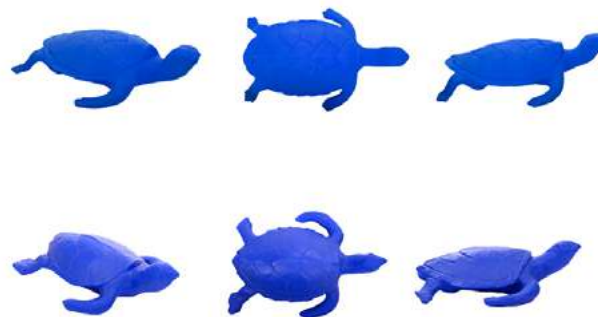

MEDIUM TURTLE

DIMENSIONS: 110 x 75 x 35 cm

WEIGHT: 4,8 kg

200 pieces per colour

SMALL TURTLE

DIMENSIONS: 55 x 40 x 17 cm

WEIGHT: 1,4 kg

200 pieces per colour